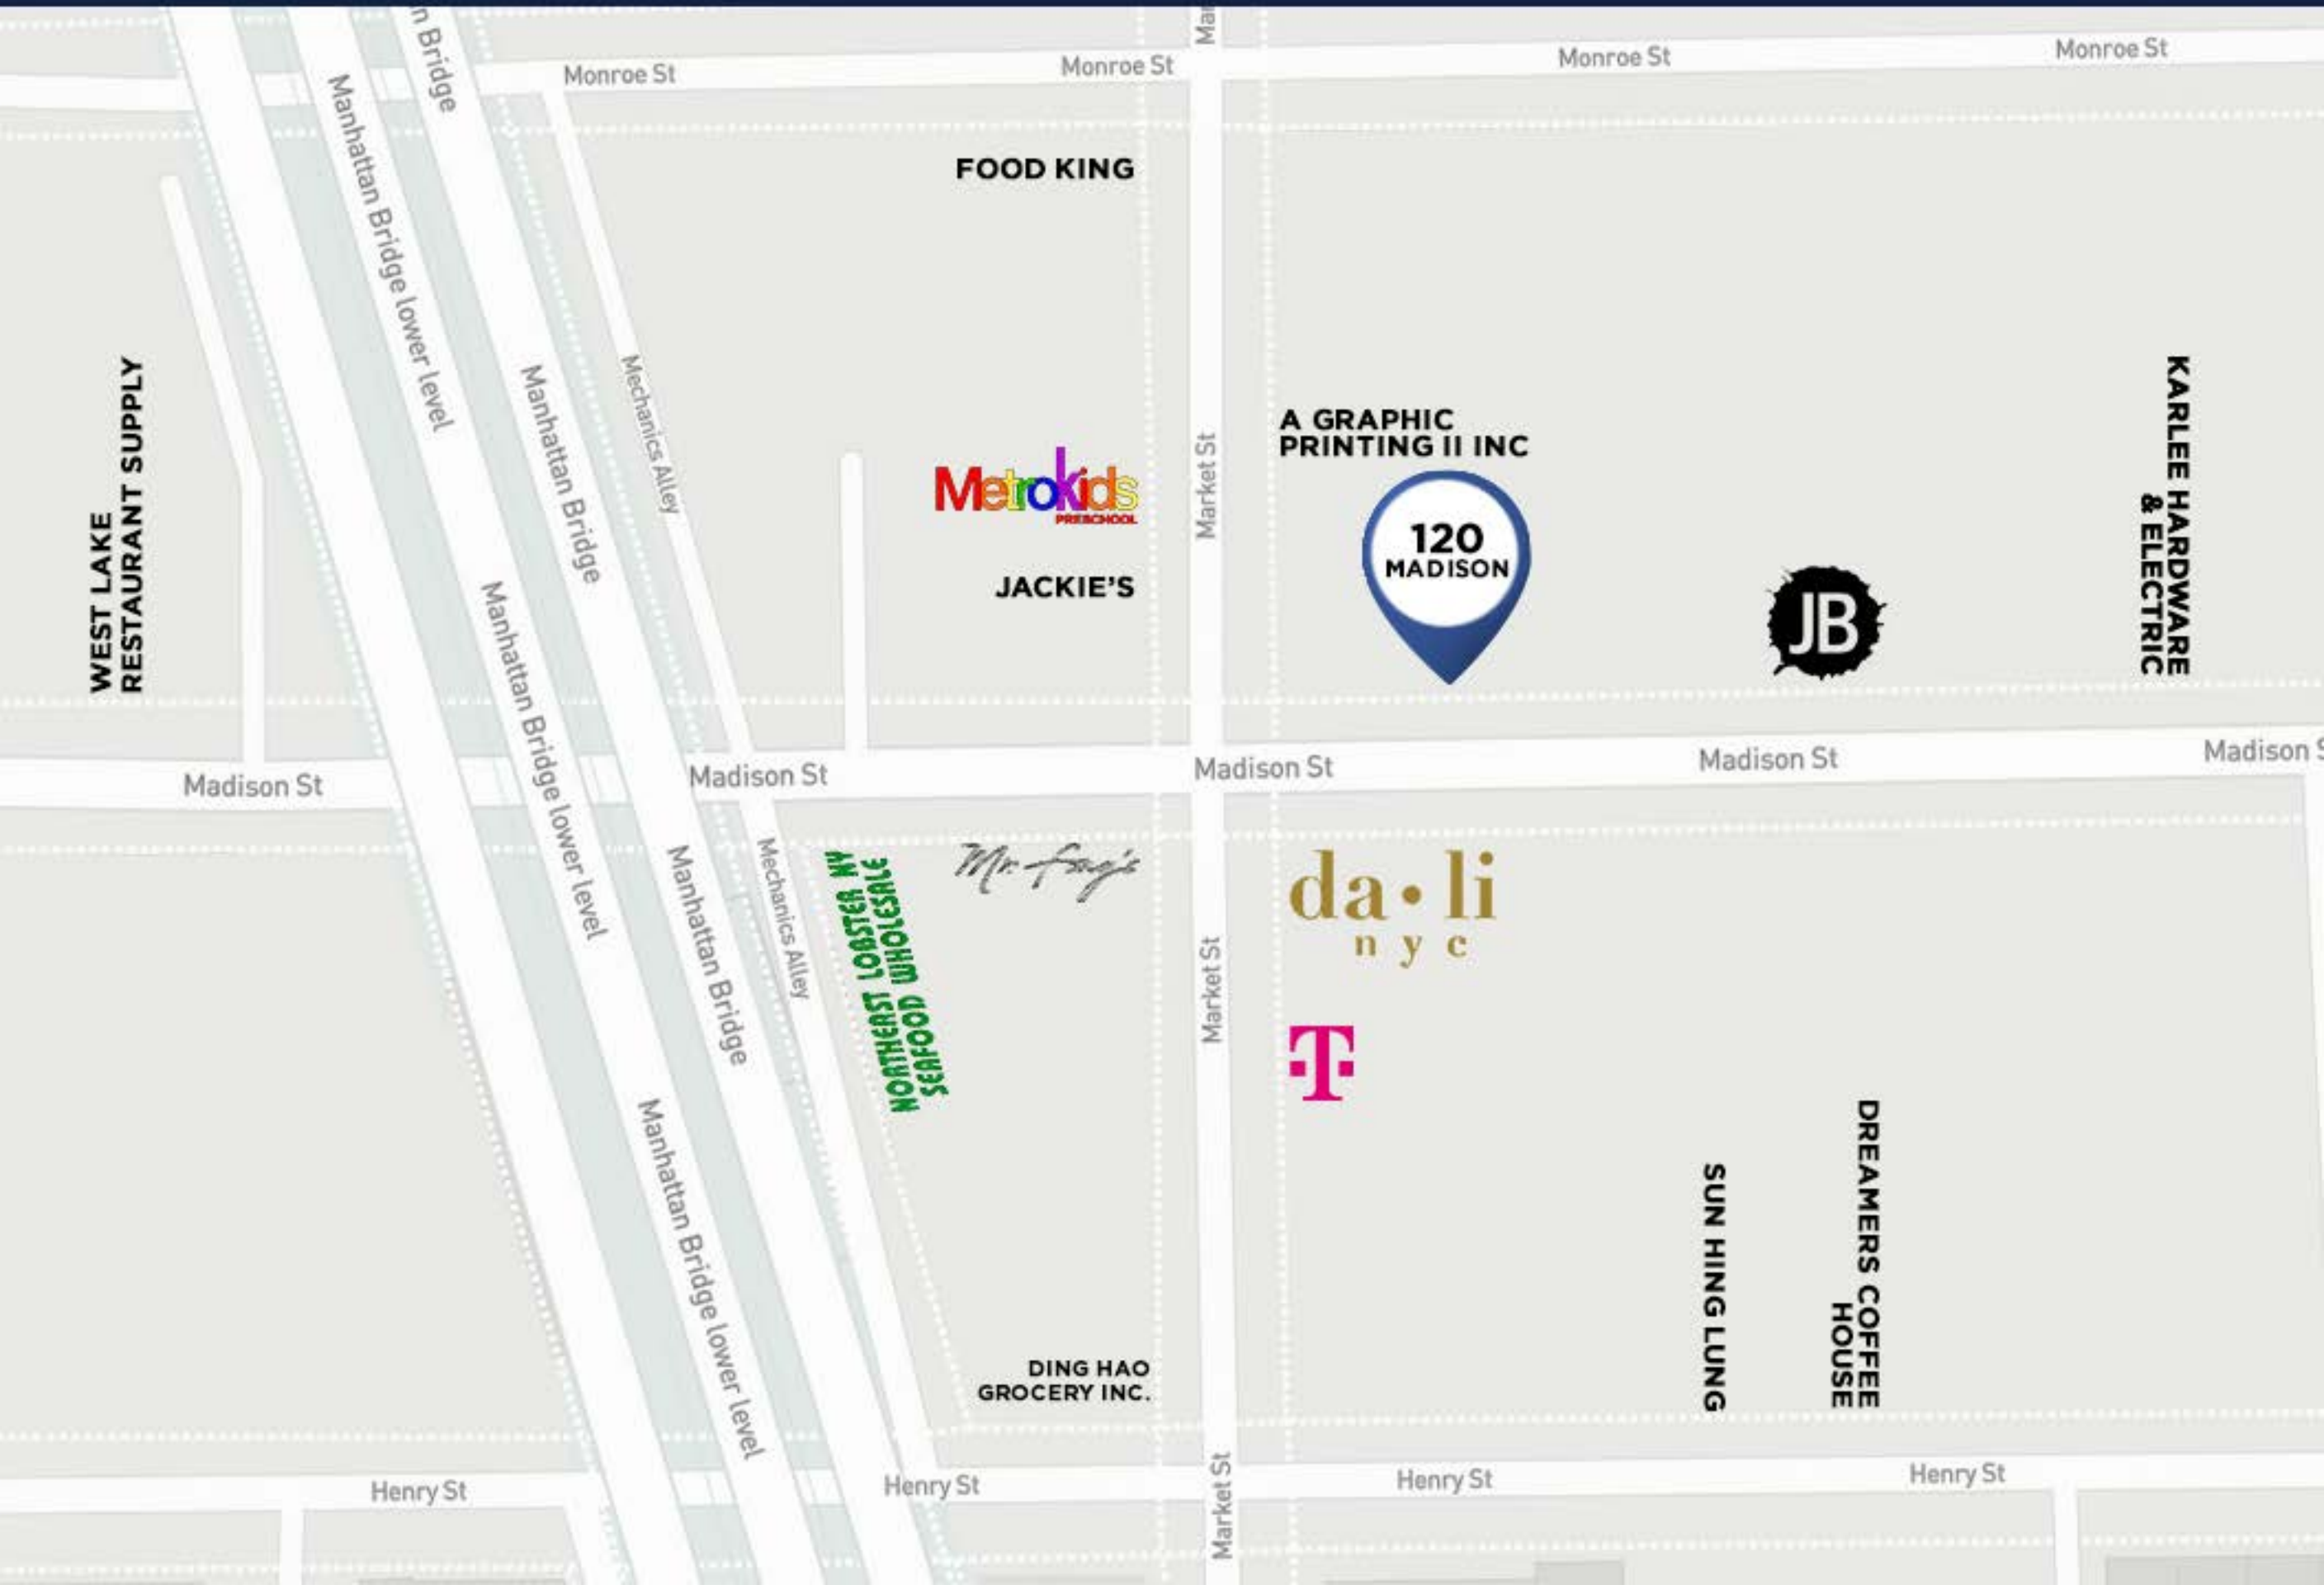

120 MADISON

WEST LAKE RESTAURANT SUPPLY

Manhattan Bridge lower level

Manhattan Bridge

Mechanics Alley

Manhattan Bridge lower level

Manhattan Bridge

Mechanics Alley

Manhattan Bridge lower level

NORTHEAST LOBSTER NY SEAFOOD WHOLESALE

Mr. Fong's

DING HAO GROCERY INC.

FOOD KING

Metrokids PRESCHOOL

JACKIE'S

A GRAPHIC PRINTING II INC

KARLEE HARDWARE & ELECTRIC

da·li nyc

SUN HING LUNG

DREAMERS COFFEE HOUSE