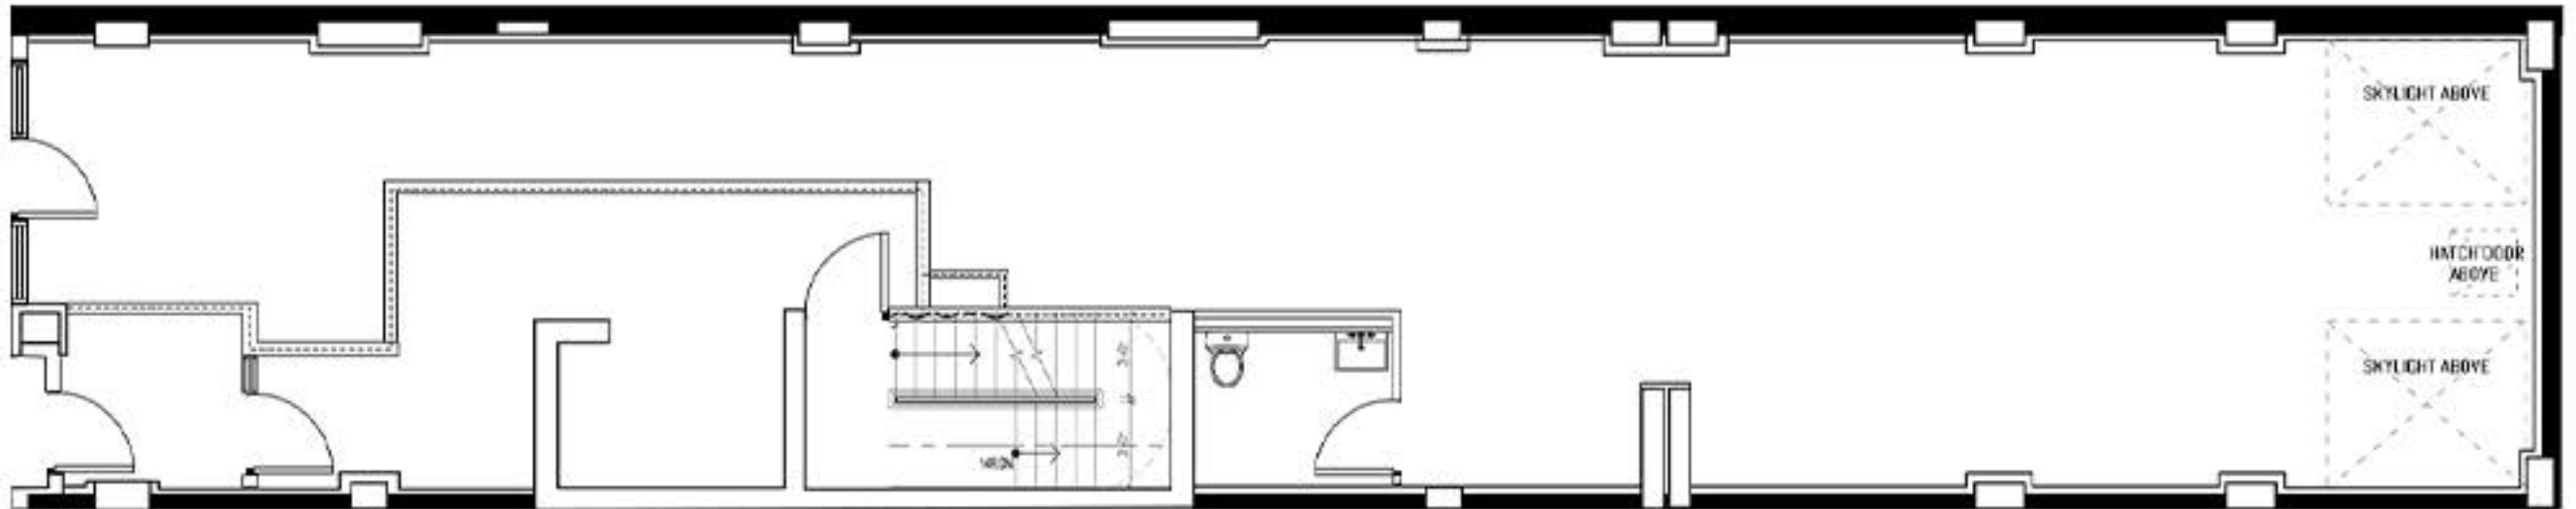

14 CLINTON STREET

BETWEEN STANTON & EAST HOUSTON STREETS
LOWER EAST SIDE

14 CLINTON STREET

BETWEEN STANTON & EAST HOUSTON STREETS

SIZE

GROUND FLOOR | 1,512 FT
STORAGE ROOM INCLUDED

POSSESSION

Immediate

ANANDA GELLOCK

206.707.3259

ananda@realnewyork.com

REALNY | COMMERCIAL

FLOOR PLAN

14 CLINTON STREET | BETWEEN STANTON & EAST HOUSTON STREETS

ERIC WONG

212.279.1289
ewong@realnewyork.com