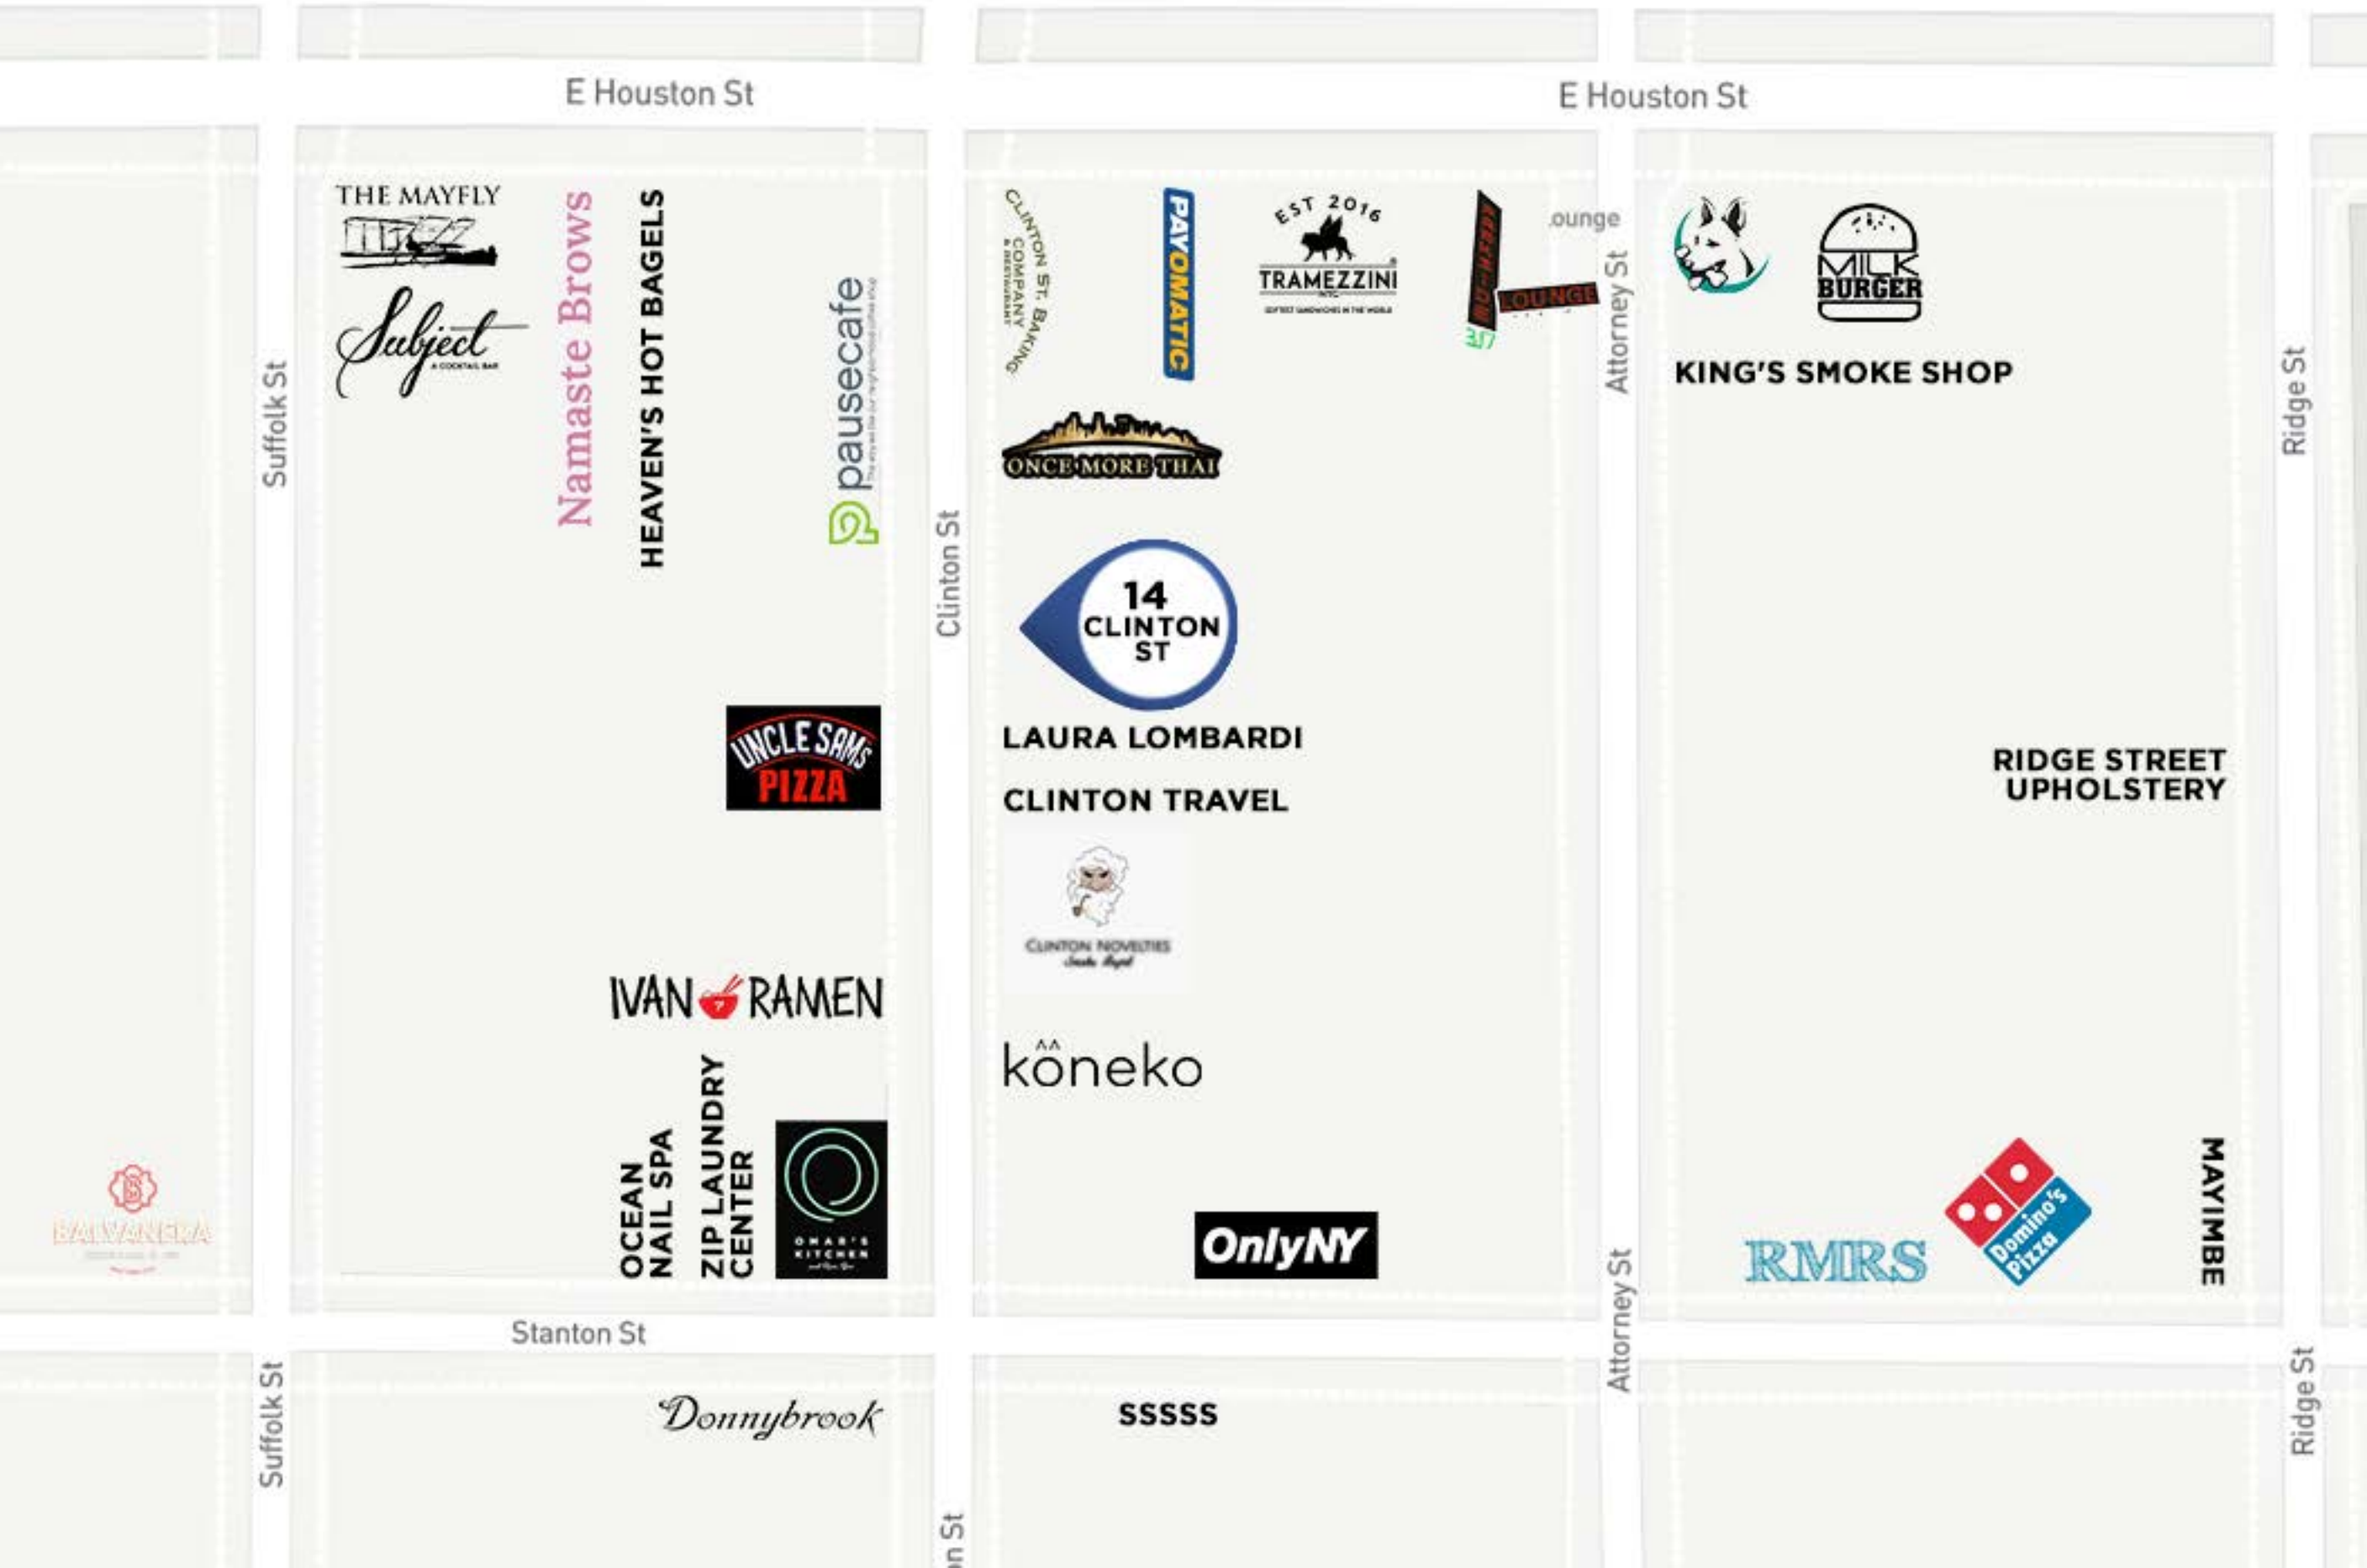

14 CLINTON STREET

E Houston St

E Houston St

Suffolk St

Namaste Brows

HEAVEN'S HOT BAGELS

IVAN RAMEN

OCEAN NAIL SPA

ZIP LAUNDRY CENTER

Stanton St

Donnybrook

Suffolk St

Clinton St

CLINTON ST. BAKING COMPANY A RESTAURANT

PAVOMATIC

ounge

Attorney St

LAURA LOMBARDI CLINTON TRAVEL

CLINTON NOVELTIES

kōneko

OnlyNY

Clinton St

SSSSS

KING'S SMOKE SHOP

RIDGE STREET UPHOLSTERY

RMRS

MAYIMBE

Attorney St

Ridge St

Ridge St