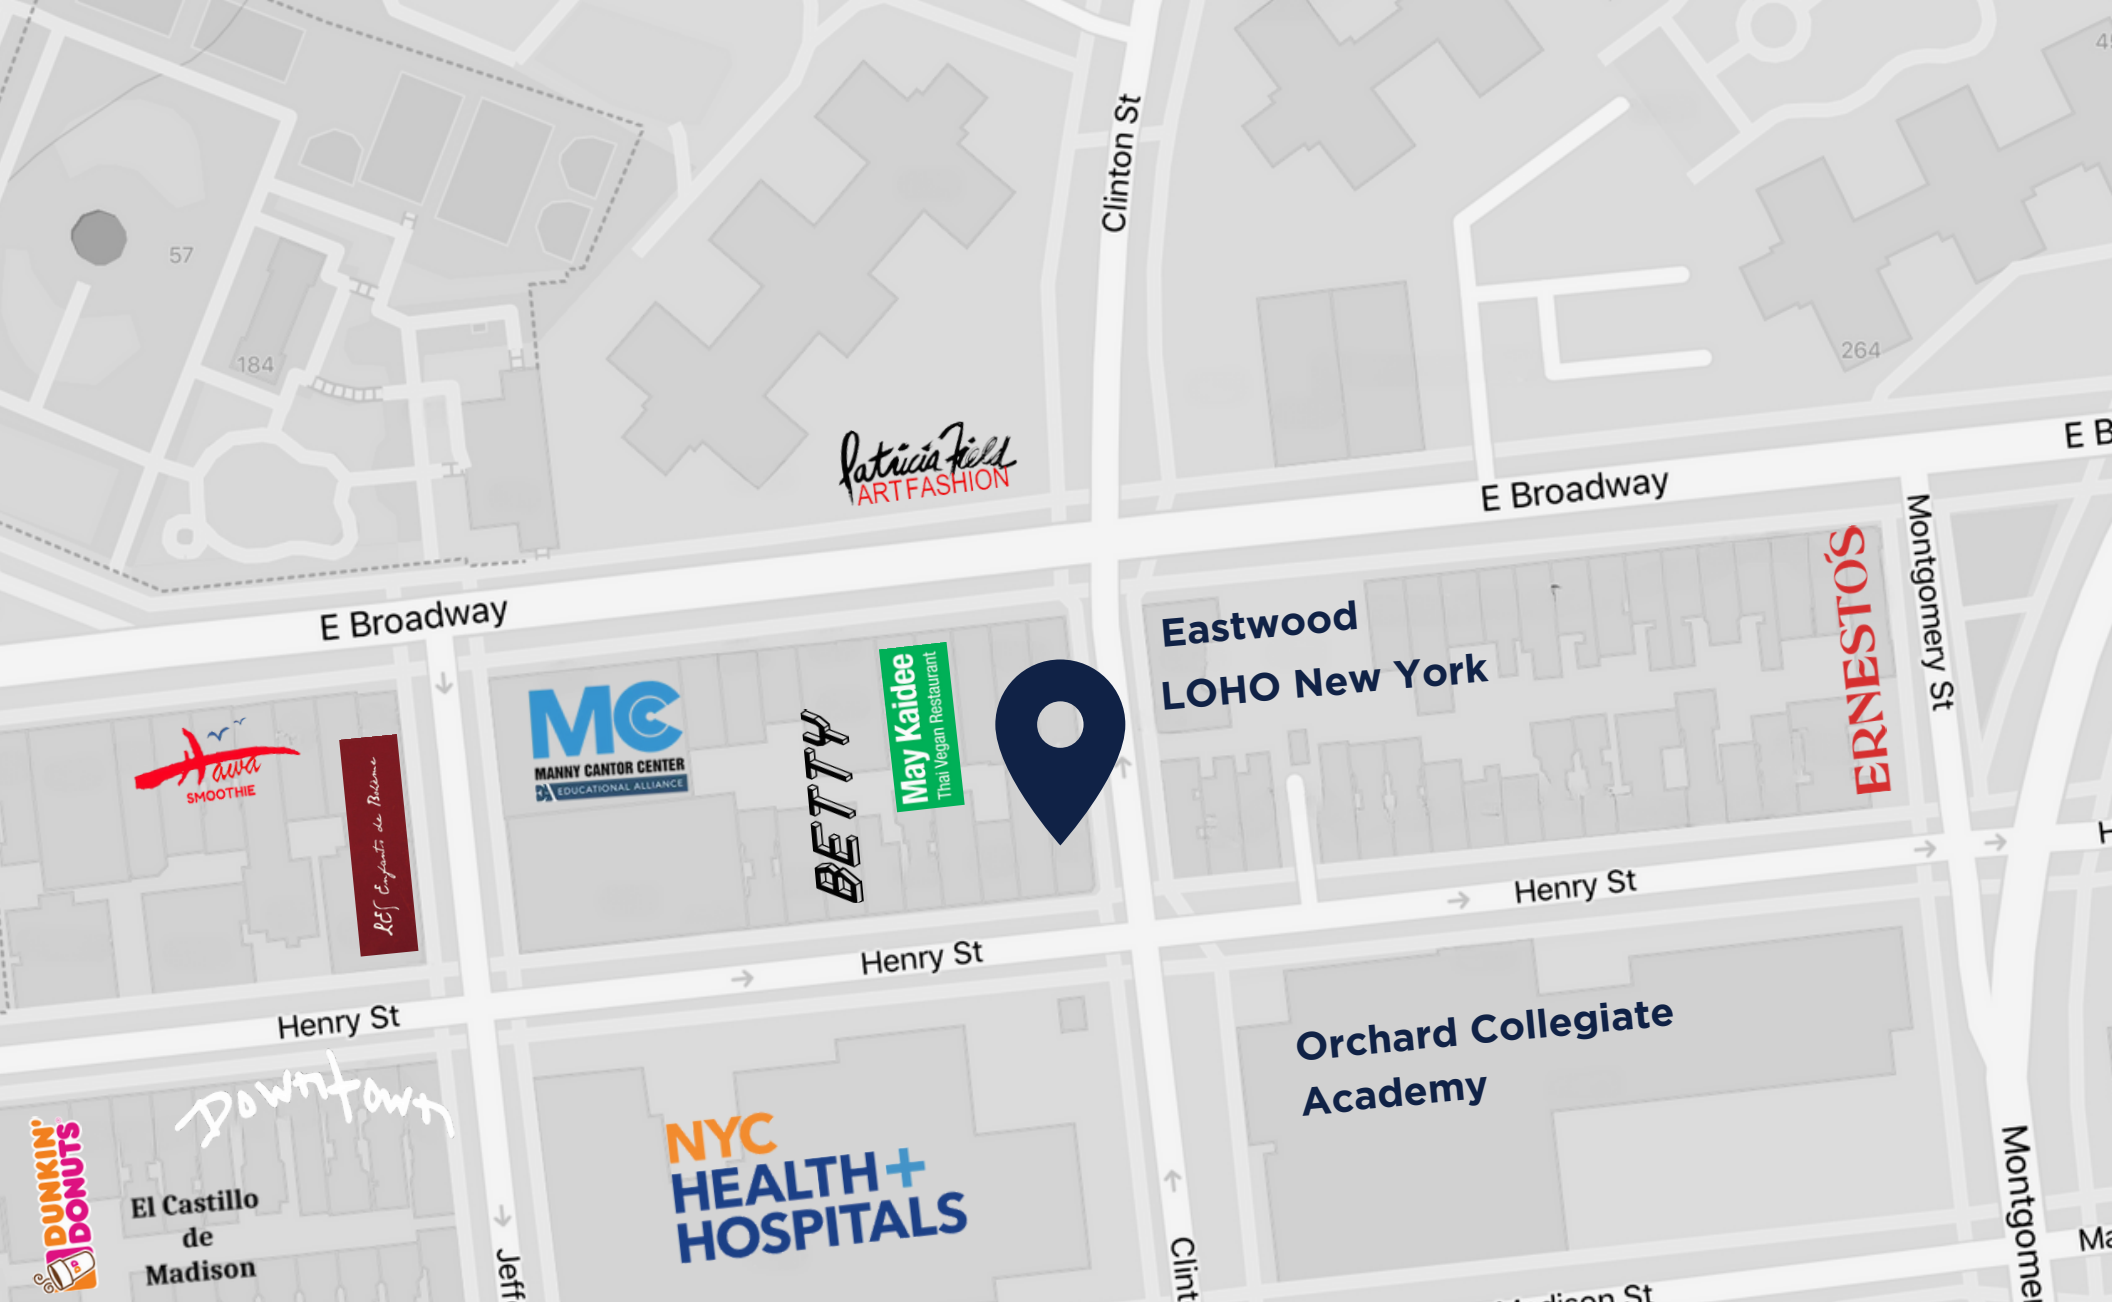

DENNIS LUO

646.496.7502
dennis@realnewyork.com

SETH KESSLER

330.360.1787
seth@realnewyork.com

REAL^{NY} | COMMERCIAL