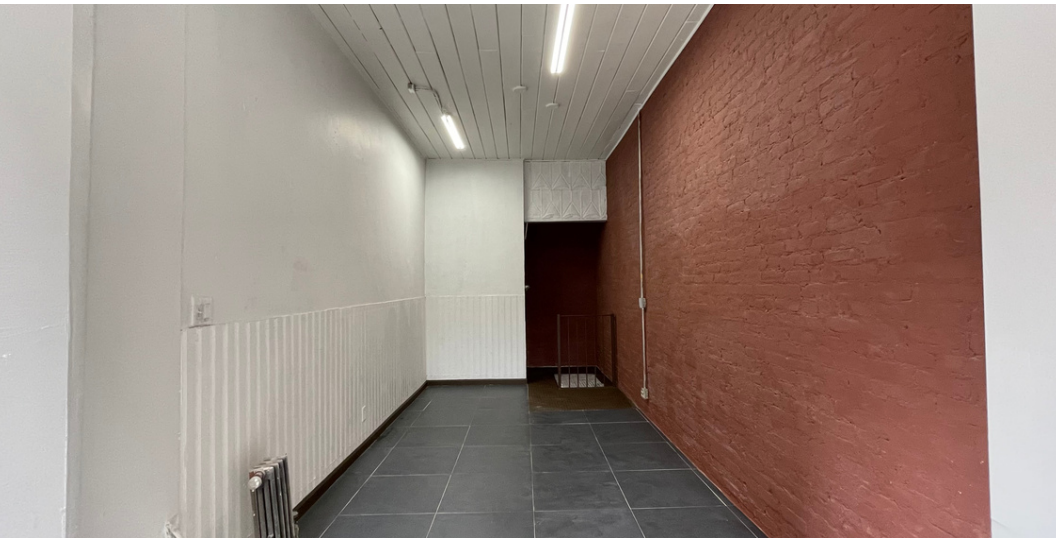

207 CLINTON STREET

BETWEEN EAST BROADWAY AND HENRY STREET
TWO BRIGDES

207 CLINTON STREET

BETWEEN EAST BROADWAY AND HENRY STREET

SIZE

GROUND FLOOR | 160 SF
BASEMENT | 250 SF

ASKING RENT

\$2,500

POSSESSION

Immediate

TRANSPORTATION

TERM

5 - 10 Years

COMMENTS

- Landlord to install brand new storefront
- Renovated open space
- Can be vented
- In the heart of Two Bridges
- All uses considered

DENNIS LUO