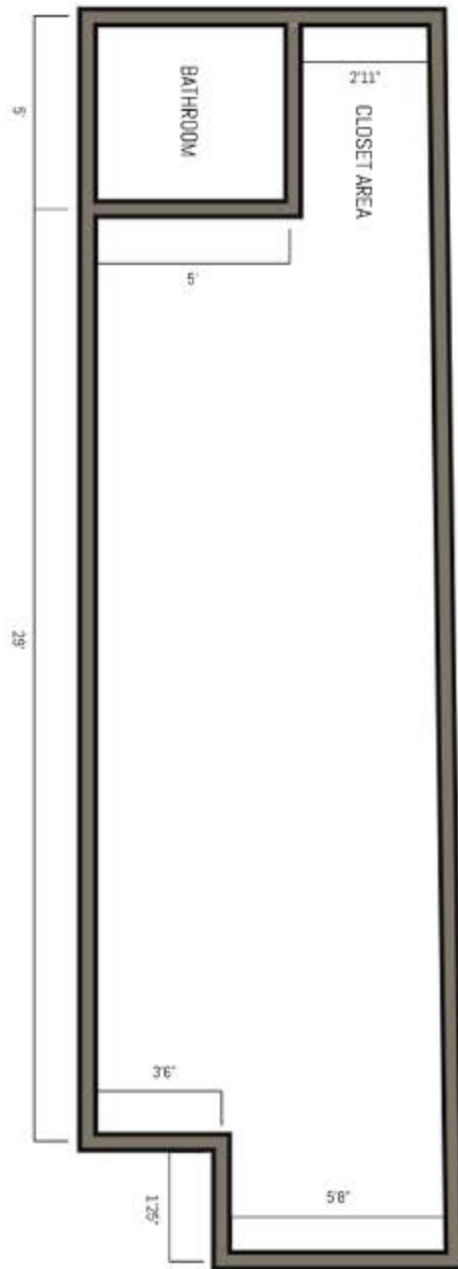

271 EAST 10TH STREET

BETWEEN 1ST AVENUE AND AVENUE A
EAST VILLAGE

271 EAST 10TH STREET

BETWEEN 1ST AVENUE AND AVENUE A

SIZE

GROUND FLOOR | 300 SF

BASEMENT | 300 SF

POSSESSION

M14A-SBS

ANANDA GELLOCK

206.707.3259

ananda@realnewyork.com

REALNY | COMMERCIAL

271 EAST 10TH STREET

BETWEEN 1ST AVENUE AND AVENUE A

GROUND FLOOR | 300 SF

BASEMENT | 300 SF

ANANDA GELLOCK

206.707.3259

ananda@realnewyork.com

REAL^{NY} | COMMERCIAL

271 EAST 10TH STREET

BETWEEN 1ST AVENUE AND AVENUE A

ANANDA GELLOCK