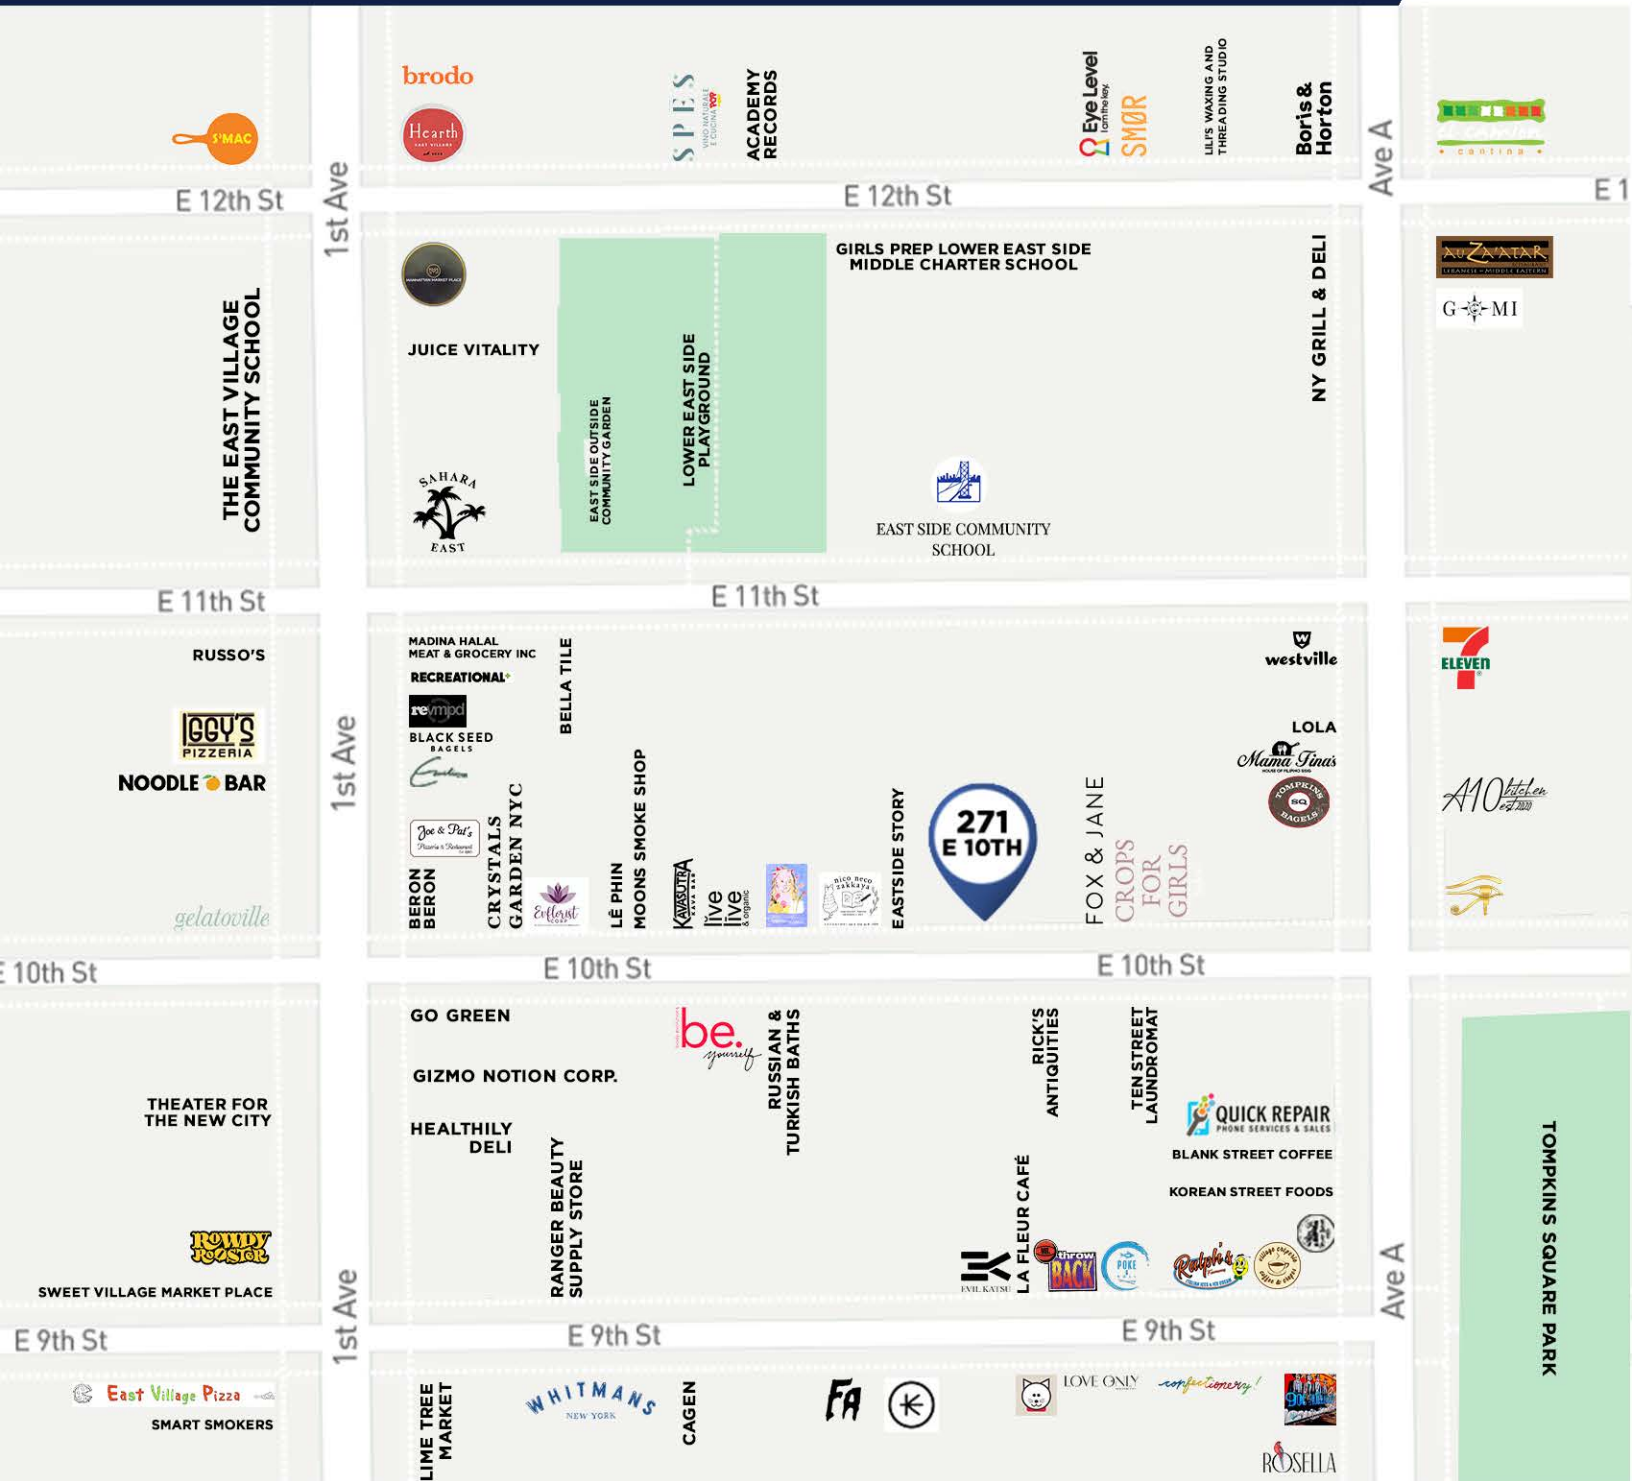

271 EAST 10TH STREET

BETWEEN 1ST AVENUE AND AVENUE A
EAST VILLAGE

271 EAST 10TH STREET

BETWEEN 1ST AVENUE AND AVENUE A

SIZE

GROUND FLOOR | 300 SF

BASEMENT | 300 SF

POSSESSION

Immediate

COMMENTS

- Prime East Village location
- Dry use only
- Beautiful hardwood floors

ASKING RENT

Per request

TERM

Negotiable

TRANSPORTATION

BASEMENT | 300 SF

ANANDA GELLOCK

206.707.3259

ananda@realnewyork.com

REAL^{NY} | COMMERCIAL

271 EAST 10TH STREET

BETWEEN 1ST AVENUE AND AVENUE A

ANANDA GELLOCK