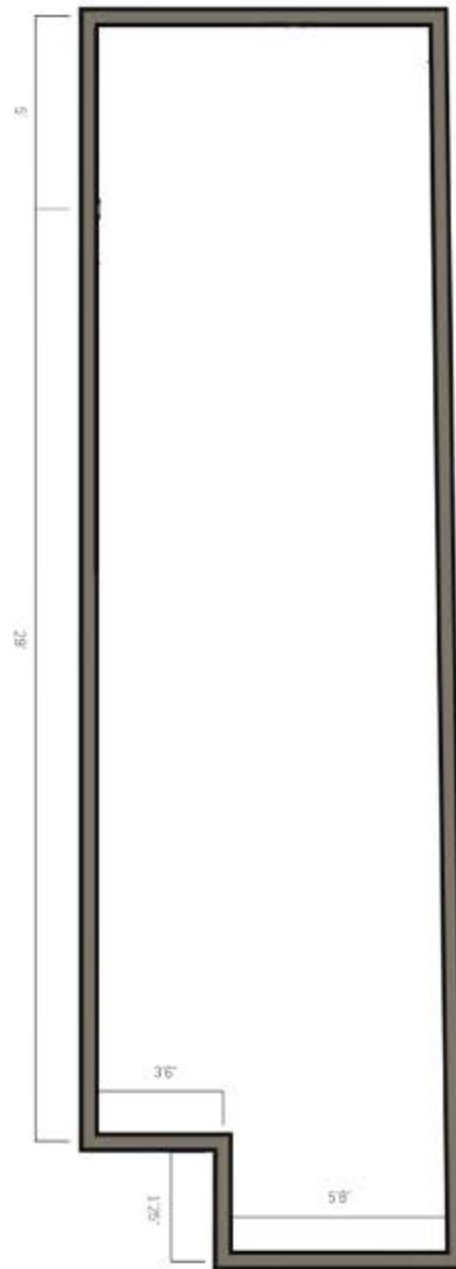

271 EAST 10TH STREET

BETWEEN 1ST AVENUE AND AVENUE A
EAST VILLAGE

271 EAST 10TH STREET

BETWEEN 1ST AVENUE AND AVENUE A

SIZE

GROUND FLOOR | 300 SF

BASEMENT | 300 SF

POSSESSION

M14A-SBS

ANANDA GELLOCK

206.707.3259

ananda@realnewyork.com

REALNY | COMMERCIAL

271 EAST 10TH STREET

BETWEEN 1ST AVENUE AND AVENUE A

GROUND FLOOR | 300 SF

BASEMENT | 300 SF

ANANDA GELLOCK

206.707.3259

ananda@realnewyork.com

REAL^{NY} | COMMERCIAL

271 EAST 10TH STREET

BETWEEN 1ST AVENUE AND AVENUE A

ANANDA GELLOCK